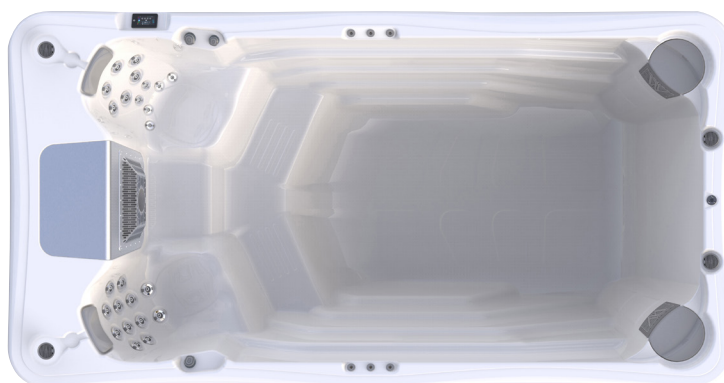

available side cover colors

brown

black

grey

available shell colors

sterling silver

DANUBE TURBINE / 4 500 × 2 350 × 1 470 mm

one-person swimming pool, 2 sitting places

Thanks to its turbine countercurrent system, unmatched performance is coupled with low power consumption. Our Danube product has two seats, so you no longer have to choose between the perfect massage experience and an unforgettable swimming program.

Options:

- Scandinavian insulation (3,5 cm)
- Lighting jets

Accessories:

- Easy cover lifter
- WelliStep
- Wooden spa step
- Spabag
- Spagrip
- Floor mount handrail
- Spaziano tray
- Towel holder
- Spa umbrella
- Automatic filter cleaner
- Paddle

Measurements (L × W × H)	4 500 × 2 350 × 1 470 mm
Swim area / Sitting places	1 / 2
Net weight / Water volume	1 047 kg / 5 913 l
Frame	Stainless steel
Side cover	HorizontSide™ or semi-inground
Reinforcement	Fiberglass reinforced
Insulation	Polyfoam (2 cm)
Drains	1
Opt. power requirement	1 × 25A / 230V / 50Hz
Min. power requirement*	1 × 16A / 230V / 50Hz
Control box	Gecko (IN.YE-3)
Control panel	SmartTouch
Total number of jets	24
Laminar fountain jets	2 × 3 lighting
Heater	3 kW
Pumps (hydromassage)	1 × 3 HP single speed + circ. pump
Pumps (swim spa)	Turbine
Cartridge filter	2 × SuperFine
Water sanitization	UV-C
LED lights	18 × exclusive LEDs + illuminated control valves
Headrests	2
Sound system	AquaSoul™ Pro 4.1
SmartPhone app - wifi connection	Standard
Thermo cover	Standard
Swimming stick	Standard
Heat exchanger preparation	Standard