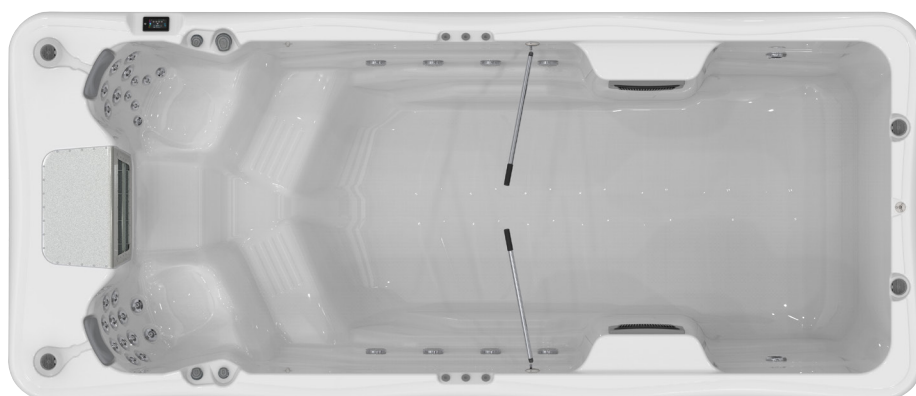

available side cover colors

available shell colors

brown

sterling silver

black

grey

AMAZONAS W-FLOW / 5 500 × 2 350 × 1 470 mm

one-person swimming pool, 2 sitting places

Amazonas for lovers of an unforgettable swimming experience! Choose our Amazonas W-Flow model for your home and use it as a perfect tool for a workout or for an afternoon of lounging with the kids! With the W-Flow system you can compile individual training programs!

Options:

- Scandinavian insulation (3,5 cm)
- Lighting jets

Accessories:

- Easy cover lifter
- WelliStep
- Wooden spa step
- Spabag
- Spagrip
- Floor mount handrail
- Spaziano tray
- Towel holder
- Spa umbrella
- Automatic filter cleaner
- Paddle

Measurements (L × W × H)	5 500 × 2 350 × 1 470 mm
Swim area / Sitting places	1 / 2
Net weight / Water volume	1 250 kg / 8 000 l
Frame	Stainless steel
Side cover	HorizontSide™ or semi-inground
Reinforcement	Fiberglass reinforced
Insulation	Polyfoam (2 cm)
Drains	1
Opt. power requirement	1 × 60A / 230V / 50Hz
Min. power requirement*	1 × 35A / 230V / 50Hz
Control box	Gecko (IN.YE-8)
Control panel	SmartTouch
Total number of jets	27
Laminar fountain jets	2 × 3 lighting
Heater	3 kW
Pumps (hydromassage)	1 × 3 HP, single speed + circ. pump
Pumps (swim spa)	3 × 3 HP, double speed
Cartridge filter	4 × SuperFine
Water sanitization	UV-C
LED lights	25 × exclusive LEDs + illuminated control valves
Headrests	2
Sound system	AquaSoul™ Pro 4.1
SmartPhone app - wifi connection	Standard
Thermo cover	Standard
Swimming stick	Standard
Heat exchanger preparation	Standard